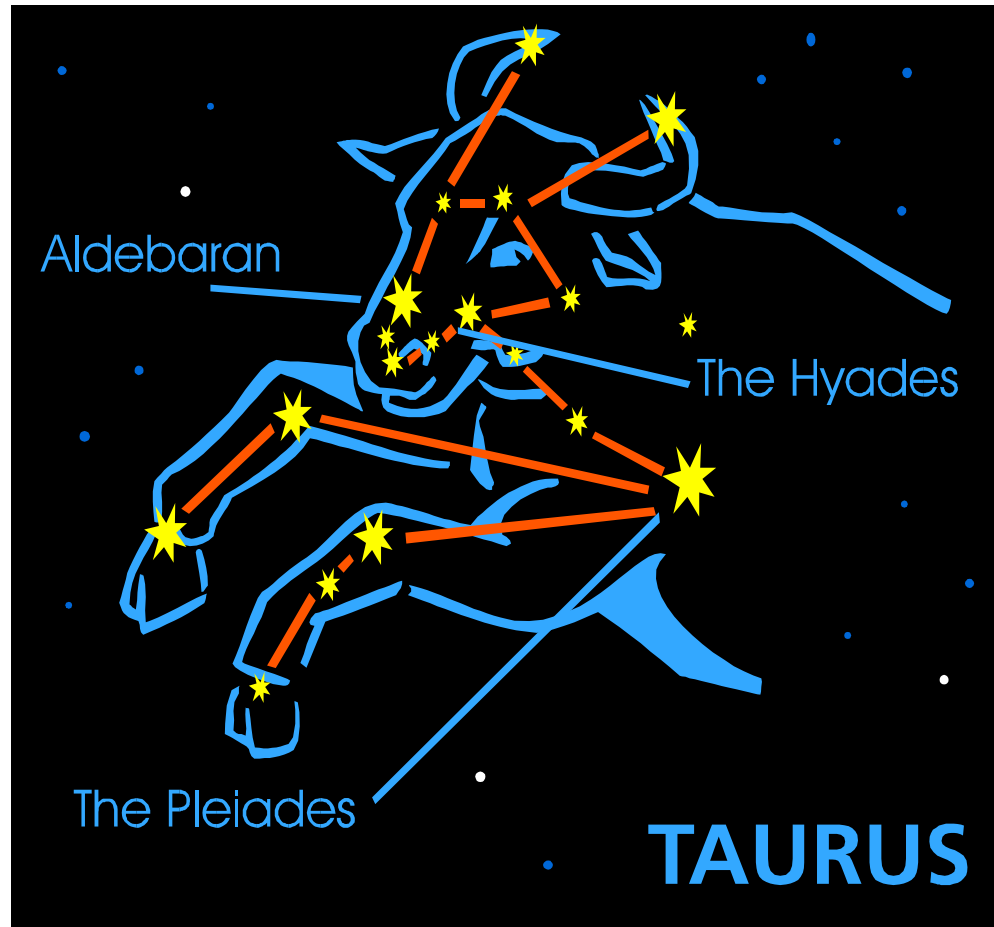

WINTER SOLSTICE

21 December

SPRING EQUINOX

21 March

SUMMER SOLSTICE

21 June

FALL EQUINOX

21 September

SAGITTARIUS

CAPRICORN

AQUARIUS

PISCES

ARIES

TAURUS

GEMINI

CANCER

LEO

VIRGO

LIBRA

SCORPIUS

ORION