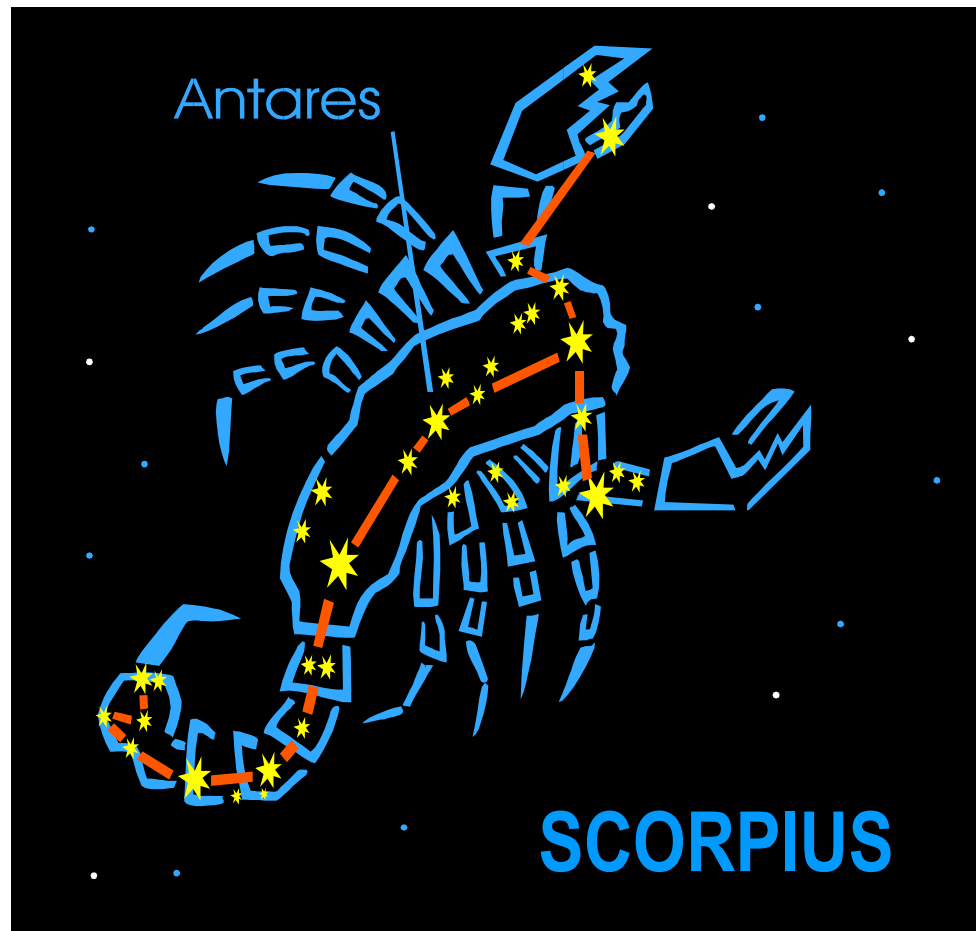

WINTER SOLSTICE

21 December

SPRING EQUINOX

21 March

SUMMER SOLSTICE

21 June

FALL EQUINOX

21 September

SAGITTARIUS

CAPRICORN

AQUARIUS

PISCES

ARIES

TAURUS

GEMINI

CANCER

LEO

VIRGO

LIBRA

SCORPIUS

ORION