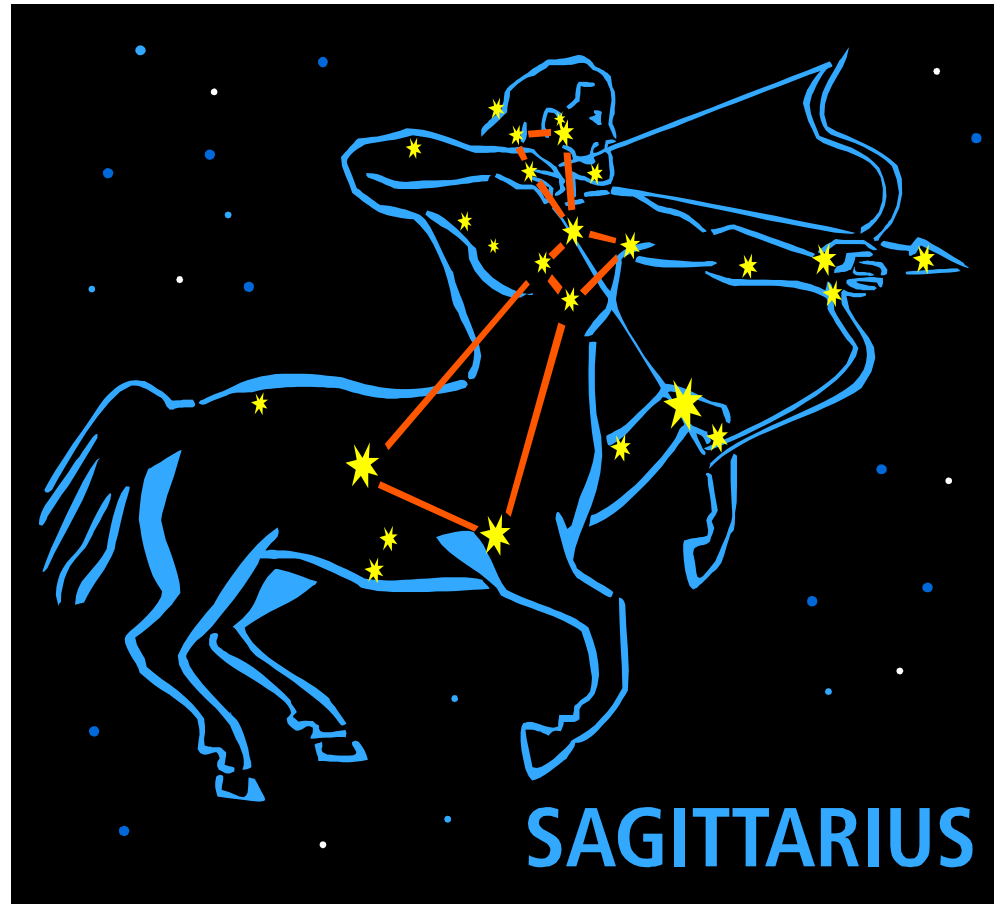

WINTER SOLSTICE

21 December

SPRING EQUINOX

21 March

SUMMER SOLSTICE

21 June

FALL EQUINOX

21 September

SAGITTARIUS

CAPRICORN

AQUARIUS

PISCES

ARIES

TAURUS

GEMINI

CANCER